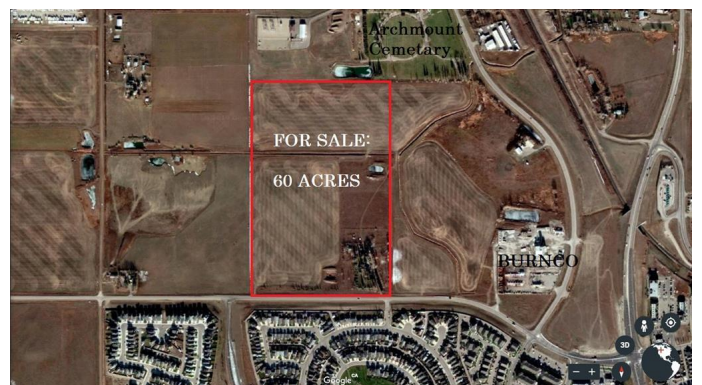

# \$2,500,000 - 2825 Walsh Drive W, Lethbridge

MLS® #A2189925

**\$2,500,000**

0 Bedroom, 0.00 Bathroom,  
Land on 60.00 Acres

West Lethbridge Employment Centre -  
Commercial, Lethbridge, Alberta

Investors, Developers, Interested parties! Do not sleep on this parcel. Located in the future West Lethbridge Employment Center district, this prime 60 Acres is up for SALE! As the property currently sits, it is being used as a rural residence. There is a sprawling bungalow (home needs TLC) located on the land as well as a functional pool for endless summer enjoyment, as well as some out buildings and more. The real value of this property though is in its future use and designation of Business Industrial (see p. 28 of the WLEC PDF). As stated in the document, "Land uses that are considered appropriate for this area include offices, business support services, vehicle sales and rentals, storage, and household repair services. This is similar to what is currently seen in the W.T Hill Business park on the east side of the city." (Casino area). For further information please contact your favourite realtor!

## Community Information

Address	2825 Walsh Drive W
Subdivision	West Lethbridge Employment Centre - Commercial
City	Lethbridge
County	Lethbridge
Province	Alberta
Postal Code	T1J5A9