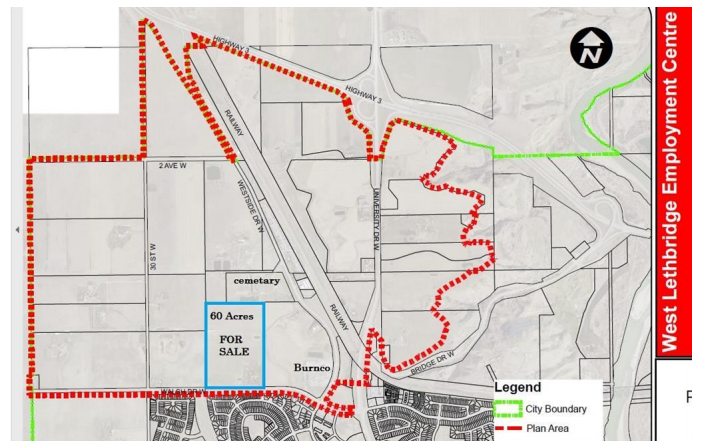

# \$2,500,000 - 2825 Walsh Drive W, Lethbridge

MLS® #A2189925

**\$2,500,000**

0 Bedroom, 0.00 Bathroom,  
Land on 60.00 Acres

West Lethbridge Employment Centre -  
Commercial, Lethbridge, Alberta

Investors, Developers, Interested parties! Do not sleep on this parcel. Located in the future West Lethbridge Employment Center district, this prime 60 Acres is up for SALE! As the property currently sits, it is being used as a rural residence. There is a sprawling bungalow (home needs TLC) located on the land as well as a functional pool for endless summer enjoyment, as well as some out buildings and more. The real value of this property though is in its future use and designation of Business Industrial (see p. 28 of the WLEC PDF). As stated in the document, "Land uses that are considered appropriate for this area include offices, business support services, vehicle sales and rentals, storage, and household repair services. This is similar to what is currently seen in the W.T Hill Business park on the east side of the city." (Casino area). For further information please contact your favourite realtor!