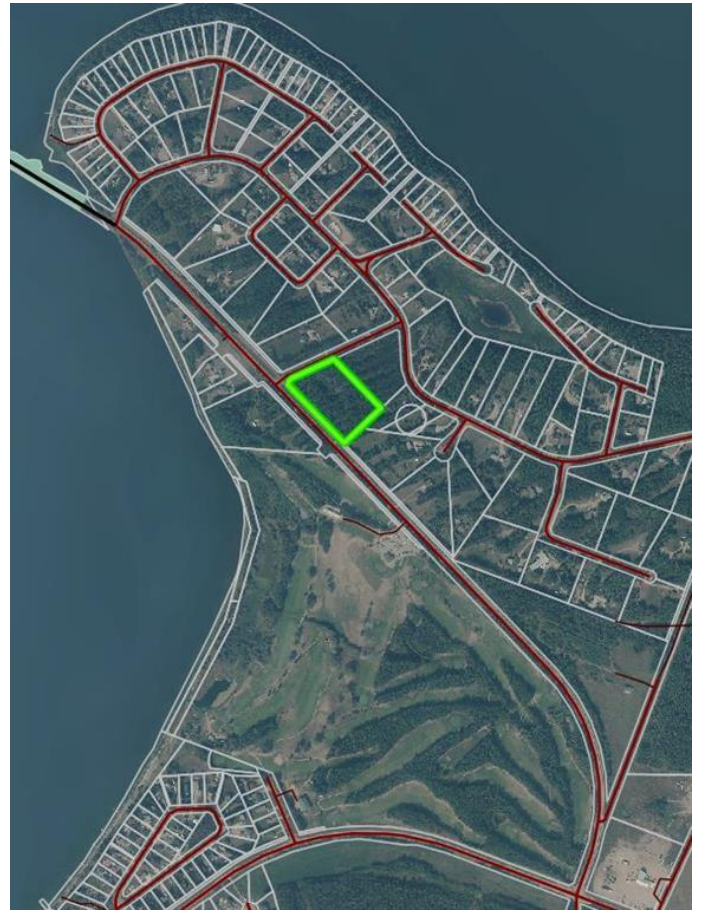

\$299,999 - 101, 67325 Churchill Park Road, Lac La Biche County

MLS® #A2075471

\$299,999

0 Bedroom, 0.00 Bathroom,
Land on 5.54 Acres

NONE, Lac La Biche County, Alberta

Lakeview Estates 5.54 acre fully serviced lot. This is a rare property being one of the largest serviced properties in Lakeview estates. Across from the Lac La Biche Golf Club . 5 minutes from lac La Biche schools and shopping and one minute from the Lake. Walking trails and boat launch close by as well as back country lake, quadding and hunting grounds minutes from your front door. Sale price is subject to GST .

Essential Information

MLS® #	A2075471
Price	\$299,999
Bathrooms	0.00
Acres	5.54
Type	Land
Sub-Type	Residential Land
Status	Active

Community Information

Address	101, 67325 Churchill Park Road
Subdivision	NONE
City	Lac La Biche County
County	Lac La Biche County
Province	Alberta
Postal Code	T0A 2C1